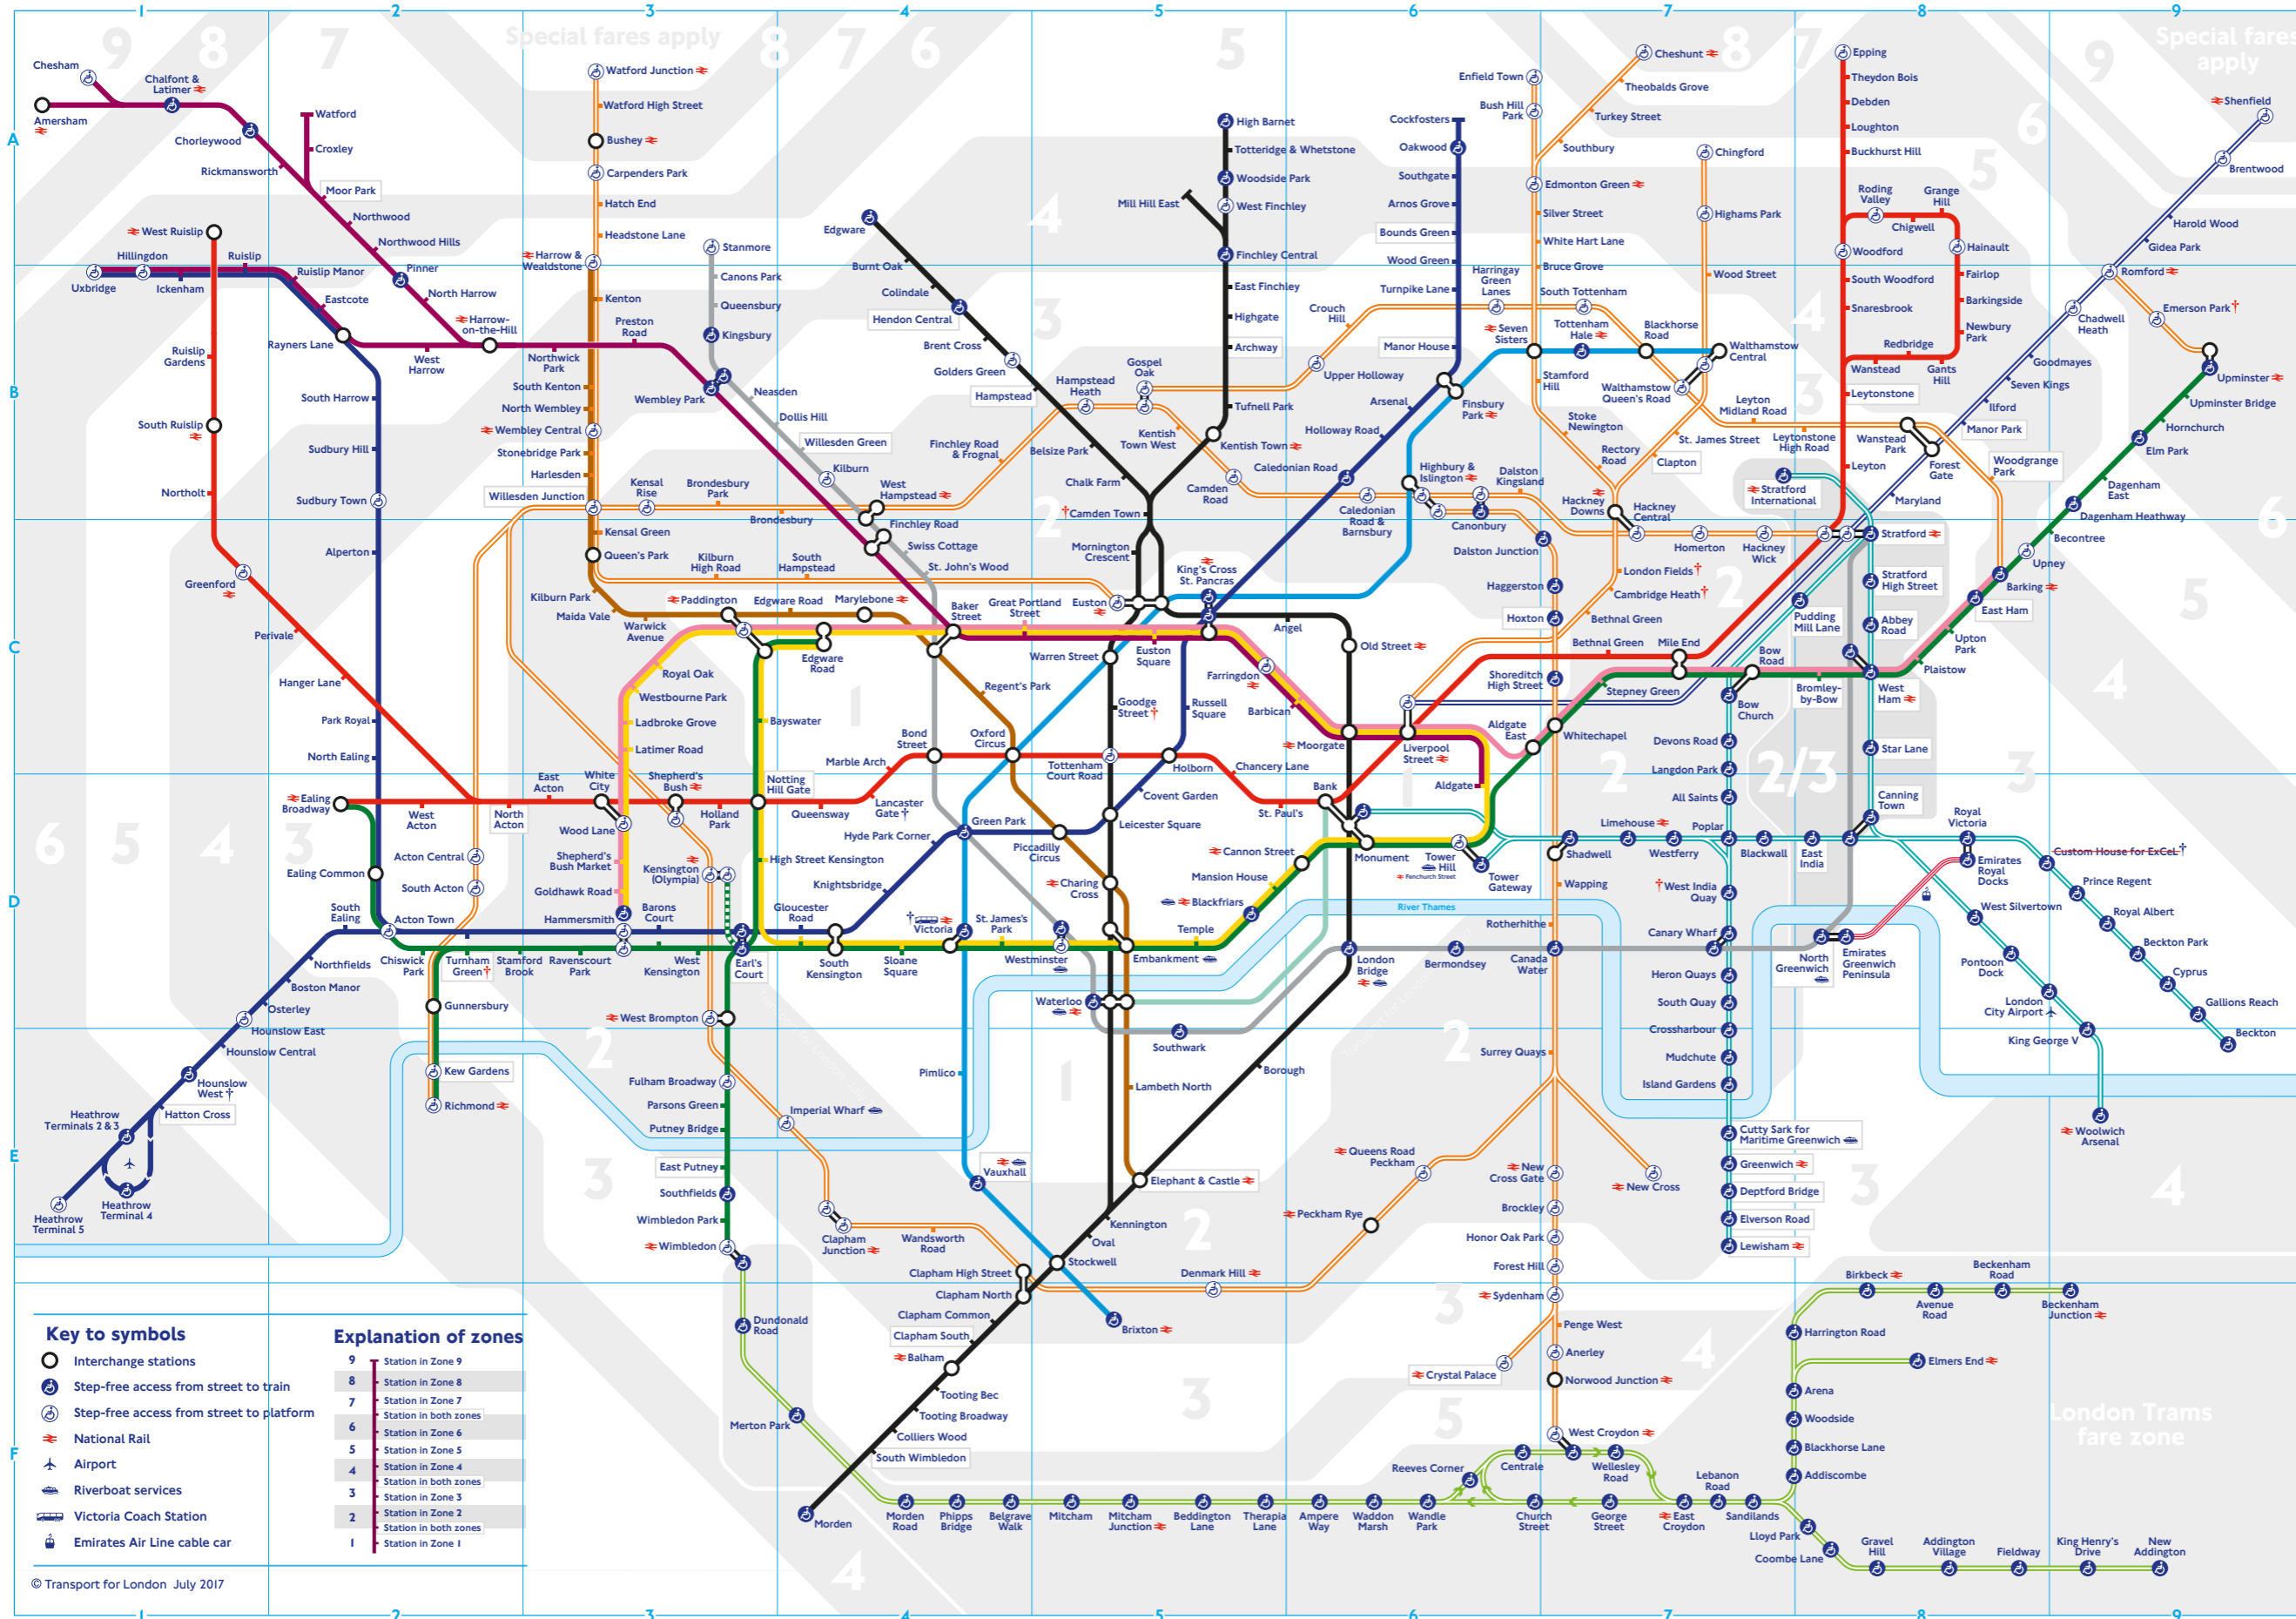

Tube map

Check before you travel

- † Custom House for ExCeL
Station closed until late December 2017.
- † Hounslow West
Step-free access for manual wheelchairs only.
- † Lancaster Gate
Station closed until August 2017.
- † Victoria
Step-free access is via the Cardinal Place entrance.
- † Services or access at these stations are subject to variation. Please search 'TfL stations' for full details.

Key to lines

- Bakerloo
- Central
- Circle
- District
- Hammersmith & City
- Jubilee
- Metropolitan
- Northern
- Piccadilly
- Victoria
- Waterloo & City
- DLR
- Emirates Air Line cable car (special fares apply)
- London Overground
- TfL Rail
- London Trams
- District open weekends and on some public holidays

Key to symbols

- Interchange stations
- Step-free access from street to train
- Step-free access from street to platform
- National Rail
- Airport
- Riverboat services
- Victoria Coach Station
- Emirates Air Line cable car

Explanation of zones

- 9 Station in Zone 9
- 8 Station in Zone 8
- 7 Station in Zone 7
- 6 Station in both zones
- 5 Station in Zone 5
- 4 Station in Zone 4
- 3 Station in both zones
- 2 Station in Zone 2
- 1 Station in Zone 1