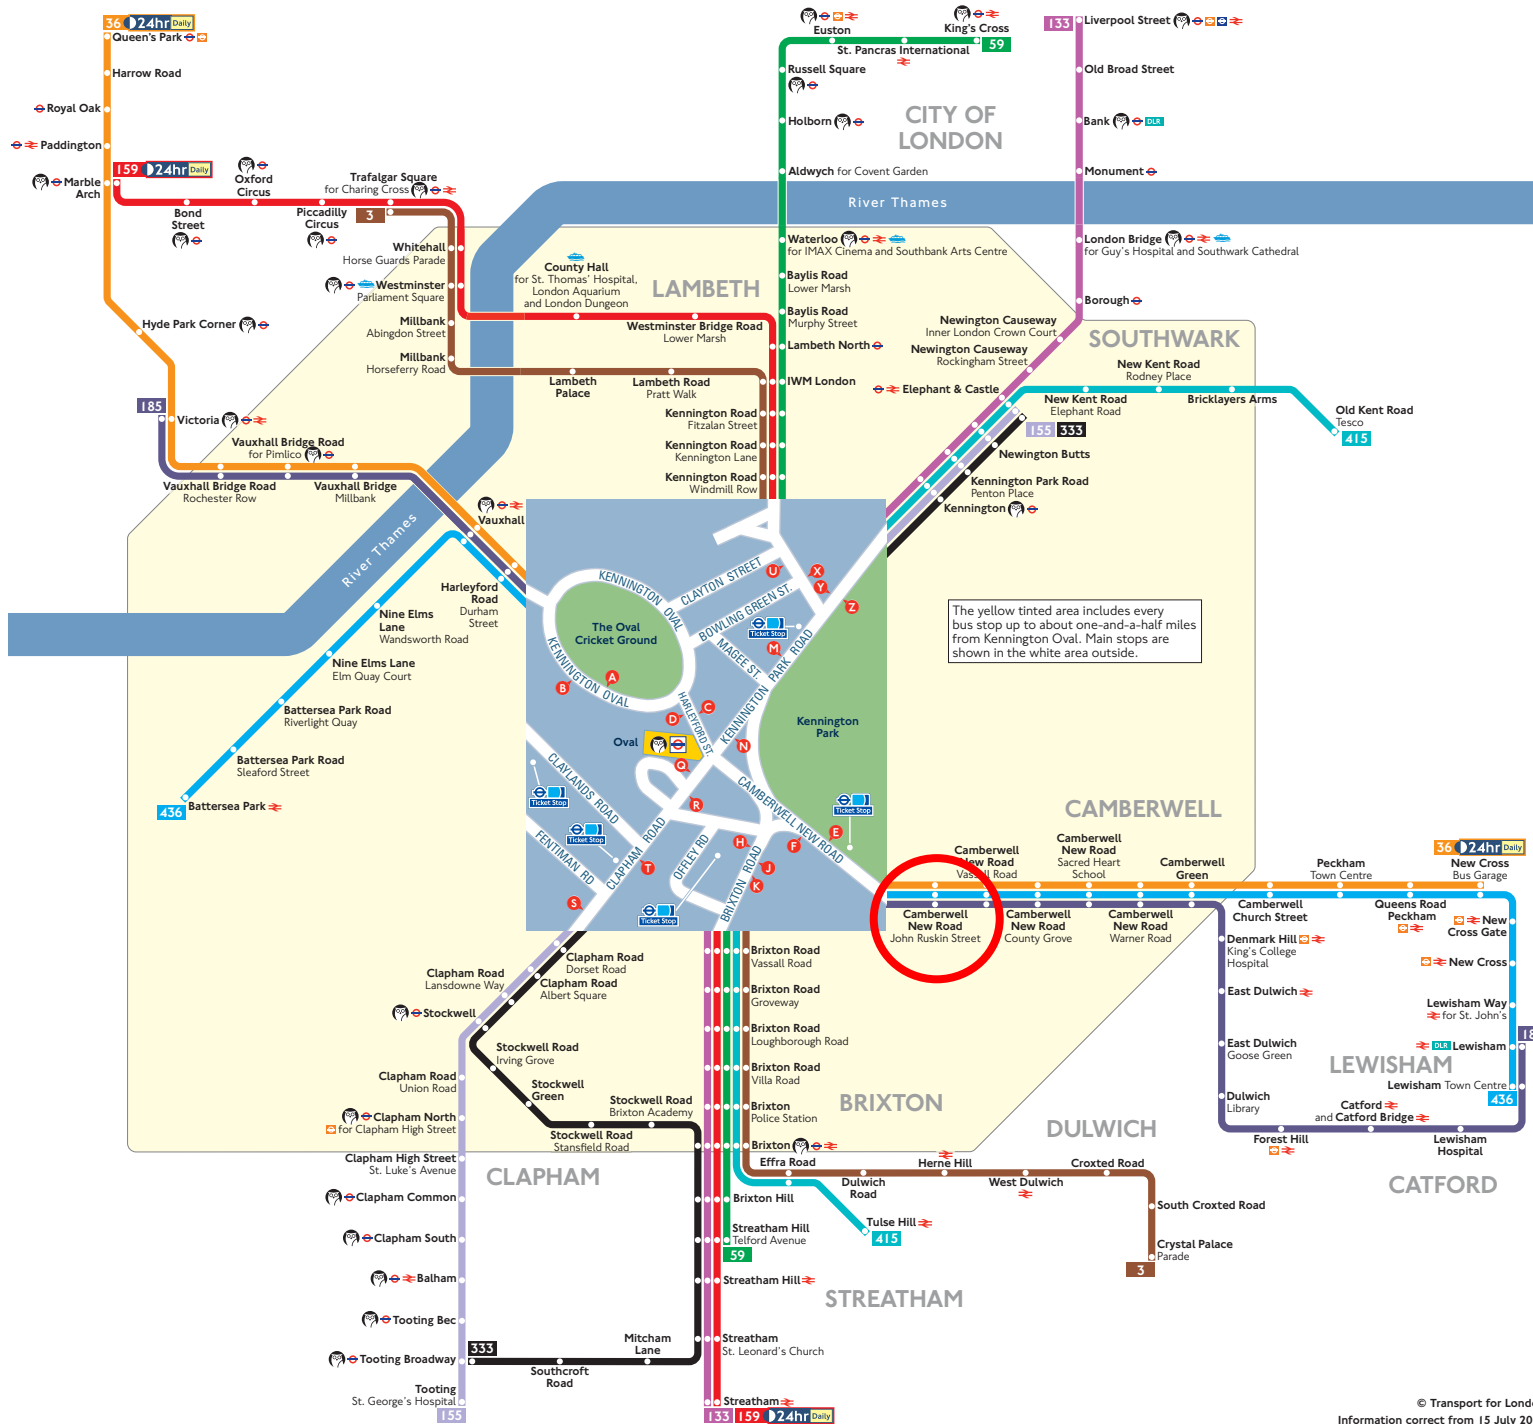

Buses from Kennington Oval

Route finder

Bus route	Towards	Bus stops
3	Crystal Palace	K X
36 24hr Daily	Trafalgar Square	H U
	New Cross	A C E
59	Queen's Park	B D F
	King's Cross	H U
	Streatham Hill	J X
133	Liverpool Street	H Y
	Streatham	J Z
155	Elephant & Castle	M O S Y
	Tooting	N R T Z
159 24hr Daily	Marble Arch	H U
	Streatham	J X
185	Lewisham	A C E
	Victoria	B D F
333	Elephant & Castle	M O S Y
	Tooting Broadway	N R T Z
415	Tulse Hill	H Y
	Old Kent Road Tesco	K Z
436	Battersea Park	B D F
	Lewisham	A C E

Key

	Connections with London Underground
	Connections with London Overground
	Connections with TfL Rail
	Connections with National Rail
	Connections with DLR
	Connections with river boats
	Tube station with 24-hour service Friday and Saturday nights

Ways to pay

	Use your contactless debit or credit card. It's the same fare as Oyster and there is no need to top up.
	Top up your Oyster pay as you go credit or buy Travelcards and bus & tram passes at around 4,000 shops across London.
	Sign up for an online account to top up online and see your travel history and spending.